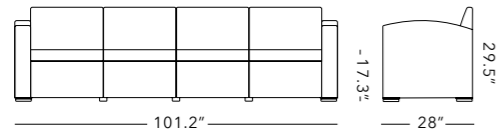

# Cielo Patio Collection

**Cielo Four Person Sofa**  
O4BOT/O4BIT/O4WBT

Material : Polypropylen  
Weight : 88.2 lb

**Cielo Sofa**  
OSBOT/OSBIT/OSWBT

Material : Polypropylene  
Weight : 68.3 lb

**Cielo Loveseat**  
OLBOT/OLBIT/OLWBT

Material : Polypropylene  
Weight : 48.5 lb

**Cielo Patio Chair**  
OCBOT/OCBIT/OCWBT

Material : Polypropylene / Cushion  
Net Weight : 33 lb

**Cielo Chair Ottoman**  
OOTOT/OOTIT/OOTWT

Material : Polypropylene  
Weight : 11.05 lb

**Patio Side Table**  
OETBT/OETWT

Material : Polypropylene  
Weight : 8.84 lb