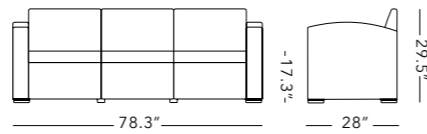

# Cielo Patio Collection

**Cielo Four Person Sofa**  
O4BOT/O4BIT/O4WBT

Material : Polypropylen  
Weight : 88.2 lb

**Cielo Sofa**  
OSBOT/OSBIT/OSWBT

Material : Polypropylene  
Weight : 68.3 lb

**Cielo Loveseat**  
OLBOT/OLBIT/OLWBT

Material : Polypropylene  
Weight : 48.5 lb

**Cielo Patio Chair**  
OCBOT/OCBIT/OCWBT

Material : Polypropylene / Cushion  
Net Weight : 33 lb

**Cielo Chair Ottoman**  
OOTOT/OOTIT/OOTWT

Material : Polypropylene  
Weight : 11.05 lb

**Patio Side Table**  
OETBT/OETWT

Material : Polypropylene  
Weight : 8.84 lb