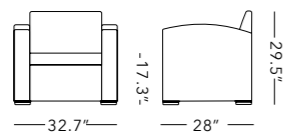

# Cielo Patio Collection

**Cielo Four Person Sofa**  
O4BOT/O4BIT/O4WBT

Material : Polypropylen  
Weight : 88.2 lb

**Cielo Sofa**  
OSBOT/OSBIT/OSWBT

Material : Polypropylene  
Weight : 68.3 lb

**Cielo Loveseat**  
OLBOT/OLBIT/OLWBT

Material : Polypropylene  
Weight : 48.5 lb

**Cielo Patio Chair**  
OCBOT/OCBIT/OCWBT

Material : Polypropylene / Cushion  
Net Weight : 33 lb

**Cielo Chair Ottoman**  
OOTOT/OOTIT/OOTWT

Material : Polypropylene  
Weight : 11.05 lb

**Patio Side Table**  
OETBT/OETWT

Material : Polypropylene  
Weight : 8.84 lb