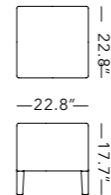

# Cielo Patio Collection

**Cielo Four Person Sofa**  
O4BOT/O4BIT/O4WBT

Material : Polypropylen  
Weight : 88.2 lb

**Cielo Sofa**  
OSBOT/OSBIT/OSWBT

Material : Polypropylene  
Weight : 68.3 lb

**Cielo Loveseat**  
OLBOT/OLBIT/OLWBT

Material : Polypropylene  
Weight : 48.5 lb

**Cielo Patio Chair**  
OCBOT/OCBIT/OCWBT

Material : Polypropylene / Cushion  
Net Weight : 33 lb

**Cielo Chair Ottoman**  
OOTOT/OOTIT/OOTWT

Material : Polypropylene  
Weight : 11.05 lb

**Patio Side Table**  
OETBT/OETWT

Material : Polypropylene  
Weight : 8.84 lb