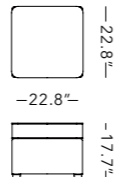

# Cielo Patio Collection

**Cielo Four Person Sofa**  
O4BOT/O4BIT/O4WBT

Material : Polypropylen  
Weight : 88.2 lb

**Cielo Sofa**  
OSBOT/OSBIT/OSWBT

Material : Polypropylene  
Weight : 68.3 lb

**Cielo Loveseat**  
OLBOT/OLBIT/OLWBT

Material : Polypropylene  
Weight : 48.5 lb

**Cielo Patio Chair**  
OCBOT/OCBIT/OCWBT

Material : Polypropylene / Cushion  
Net Weight : 33 lb

**Cielo Chair Ottoman**  
OOTOT/OOTIT/OOTWT

Material : Polypropylene  
Weight : 11.05 lb

**Patio Side Table**  
OETBT/OETWT

Material : Polypropylene  
Weight : 8.84 lb