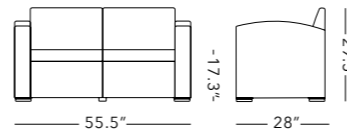

# Cielo Patio Collection

**Cielo Four Person Sofa**  
O4BOT/O4BIT/O4WBT

Material : Polypropylen  
Weight : 88.2 lb

**Cielo Sofa**  
OSBOT/OSBIT/OSWBT

Material : Polypropylene  
Weight : 68.3 lb

**Cielo Loveseat**  
OLBOT/OLBIT/OLWBT

Material : Polypropylene  
Weight : 48.5 lb

**Cielo Patio Chair**  
OCBOT/OCBIT/OCWBT

Material : Polypropylene / Cushion  
Net Weight : 33 lb

**Cielo Chair Ottoman**  
OOTOT/OOTIT/OOTWT

Material : Polypropylene  
Weight : 11.05 lb

**Patio Side Table**  
OETBT/OETWT

Material : Polypropylene  
Weight : 8.84 lb